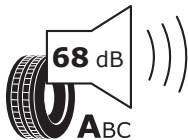

ENERG

PIRELLI

37804

215/40R18 89 Y XL

C1

D