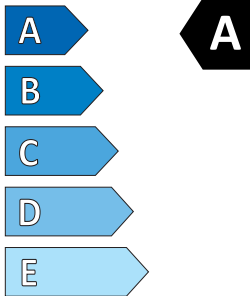

ENERG

PIRELLI

37804

215/40R18 89 Y XL

C1

D